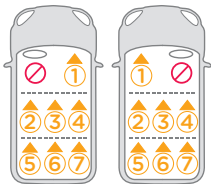

# i-Pivot Grow™

enhanced child restraint

check my fit  
in your car

child restraint-to-vehicle fit guide

scan here to  
check the most  
up to date list