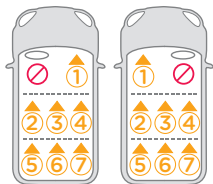

Joie™

i-Spin 360
i-Spin 360 E
i-Spin Safe

child restraint

check my fit
in your car

child restraint-to-vehicle fit guide

Fahrzeugkompatibilitätsliste

Liste des véhicules compatibles

scan here to
check the most
up to date list