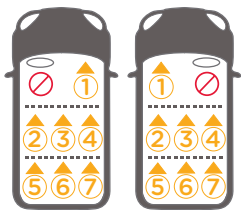

FR Informations sur la compatibilité des véhicules et les positions

1. Il s'agit d'un système de retenue pour enfants amélioré i-Size. Il est approuvé conformément à la réglementation UN n°129 pour une utilisation dans des positions de sièges de véhicules compatibles i-Size comme indiqué par le constructeur dans le manuel de l'utilisateur du véhicule.
2. En cas de doute, consultez le fabricant du système de retenue pour enfants amélioré ou le distributeur.

Donnez TOUJOURS la priorité aux sièges arrière de votre véhicule. Ne pas l'utiliser sur le siège avant avec l'airbag activé une fois installé en mode dos à la route.

Il peut-être installé aux places assises de la plupart des véhicules. Les chiffres sur le diagramme ci-dessous correspondent aux positions de montage de véhicules figurant dans les pages suivantes.

Si votre siège enfant peut être monté, il est marqué par • Si votre siège enfant ne peut pas être monté, il est marqué par ✗ Les véhicules i-Size sont marqués par

Si votre véhicule n'est pas répertorié dans ce manuel ou qu'il n'est pas marqué avec • ou ✗, veuillez vous reporter au manuel de votre véhicule ou contacter le constructeur pour plus d'informations.

Cette liste de montage a été soigneusement préparée avec des données scientifiques recueillies sur des véhicules et le siège auto. Aucune responsabilité ne sera acceptée quant à l'exactitude de cette liste, laquelle n'est fournie qu'à titre indicatif. Nous vous recommandons de vérifier que le siège que vous avez acheté est bien compatible avec votre véhicule au moment de l'achat.